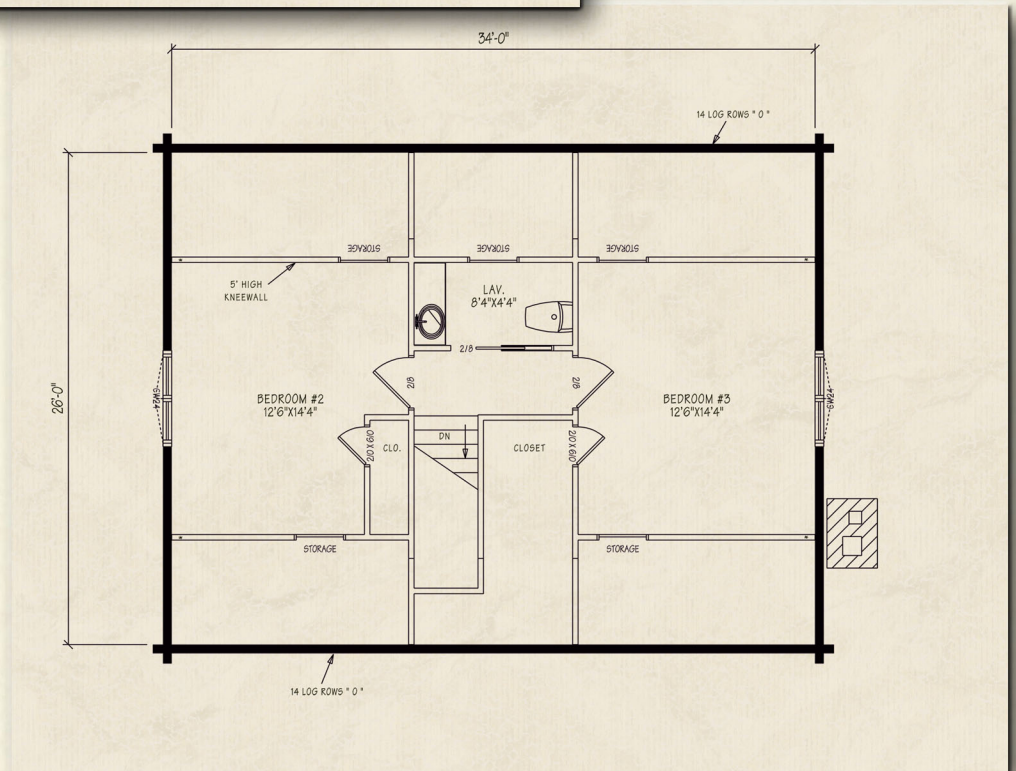

The Nantucket

Premier Home Series

34' x 26' Size

1,840 Square Feet

Three Bedrooms

1.5 Full Baths

Price information
available for download
on our website

Optional Design Ideas:

A front porch is a very easy element to add across the entire front side. It can provide a great gathering place for evening events.

Add two doghouse dormers to the front roof area for a stylish effect.

Consider a small porch or mudroom off the left side of the kitchen.

A dormer across the rear will give tremendous room to those second floor areas.

Northeastern Log Homes

info@northeasternlog.com 800-624-2797 www.northeasternlog.com