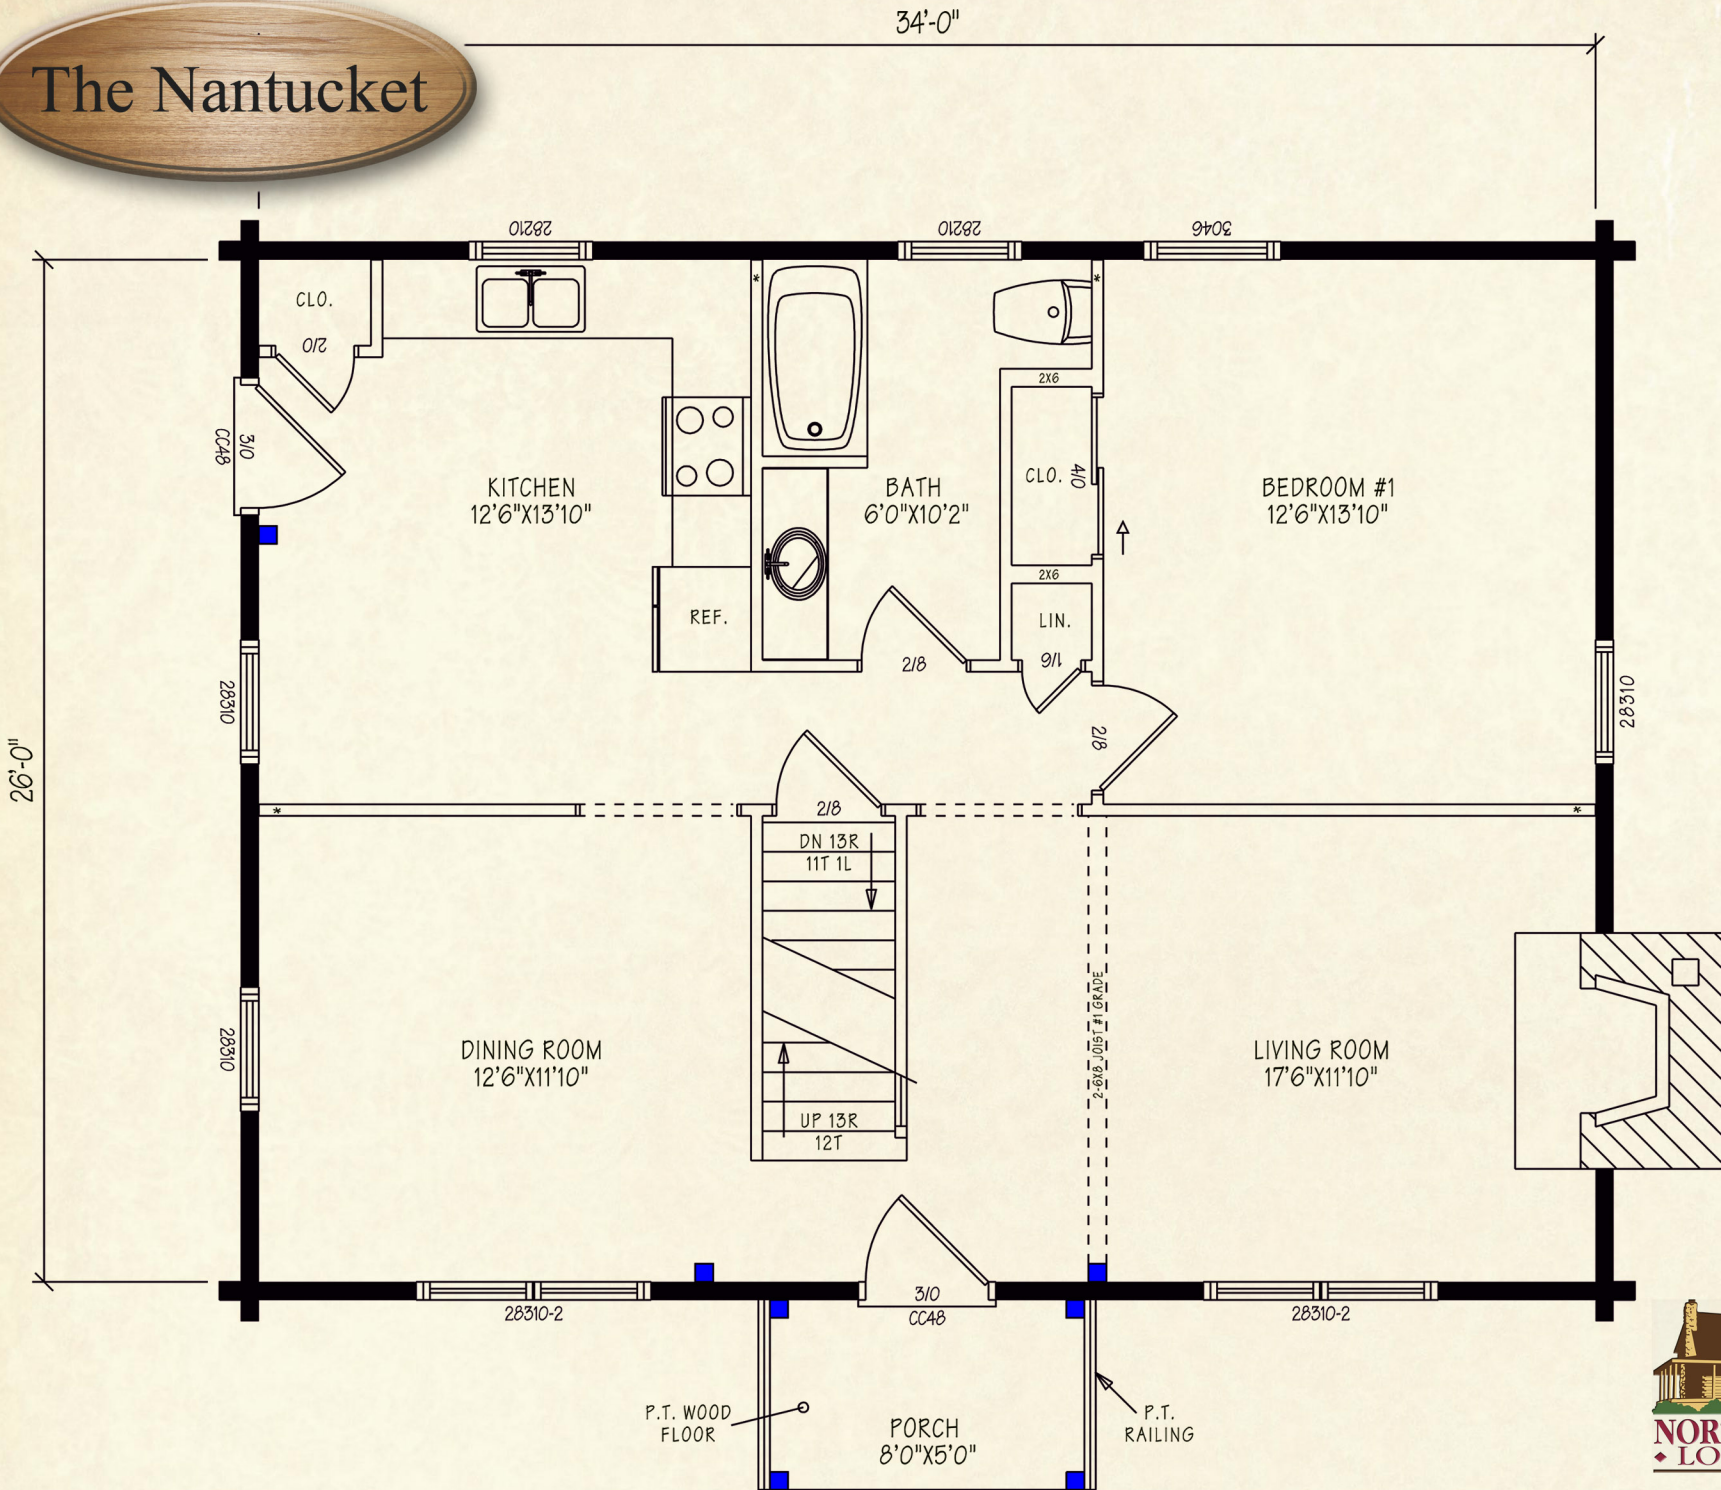

The Nantucket