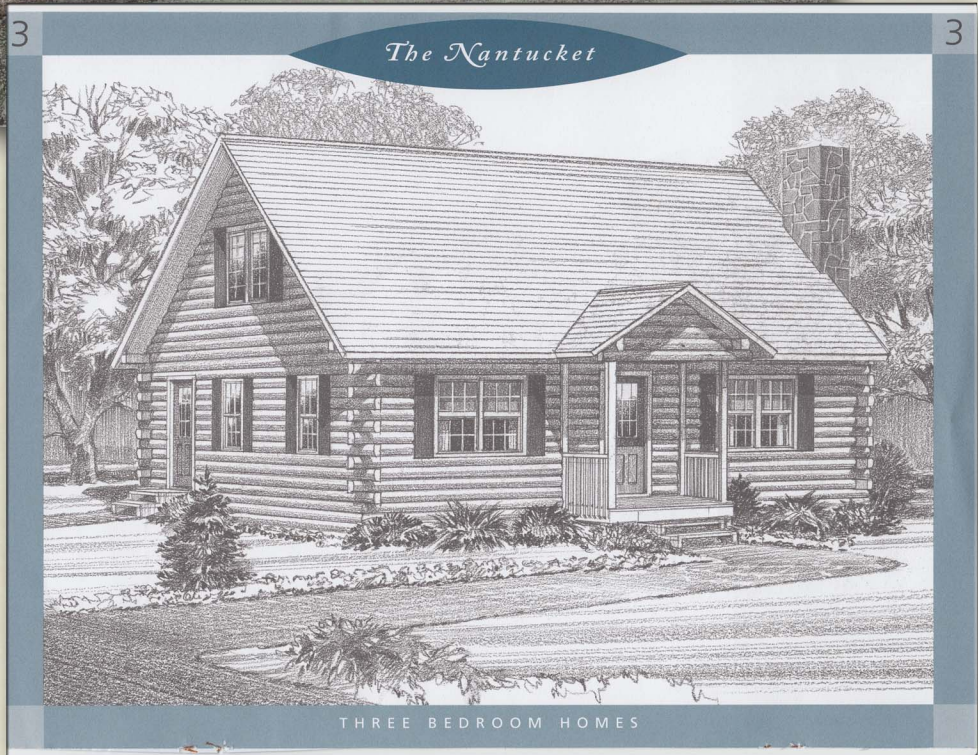

The Nantucket

Northeastern Log Homes

info@northeasternlog.com 800-624-2797 www.northeasternlog.com

*Artist's rendering, photography and optional design ideas may vary from the standard model. Please always consult the standard floorplan and refer to the Premier Series material list as to what is included.

The Nantucket

Premier Home Series

34' x 26' Size

1,840 Square Feet

Three Bedrooms

1.5 Full Baths

Price information
available for download
on our website

Optional Design Ideas:

A front porch is a very easy element to add across the entire front side. It can provide a great gathering place for evening events.

Add two doghouse dormers to the front roof area for a stylish effect.