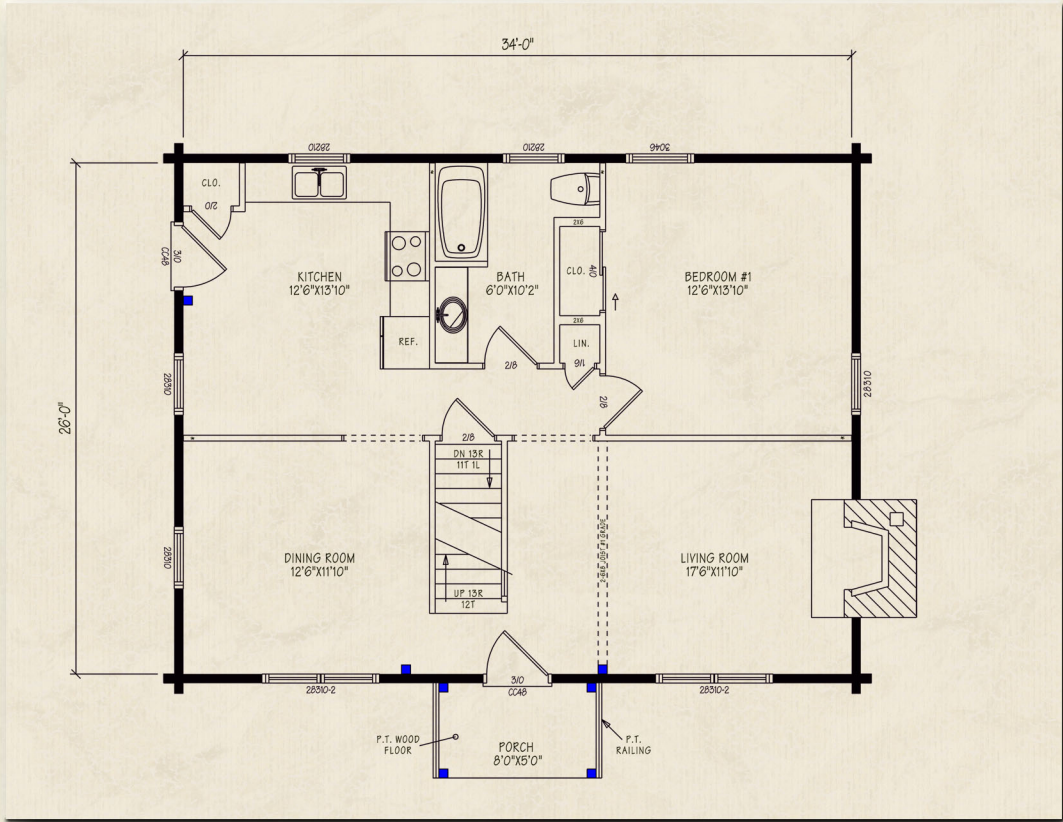

The Nantucket

Premier Home Series

34' x 26' Size

1,840 Square Feet

Three Bedrooms

1.5 Full Baths

Price information
available for download
on our website

Optional Design Ideas:

A front porch is a very easy element to add across the entire front side. It can provide a great gathering place for evening events.

Add two doghouse dormers to the front roof area for a stylish effect.

Consider a small porch or mudroom off the left side of the kitchen.

A dormer across the rear will give tremendous room to those second floor areas.

Northeastern Log Homes

info@northeasternlog.com 800-624-2797 www.northeasternlog.com